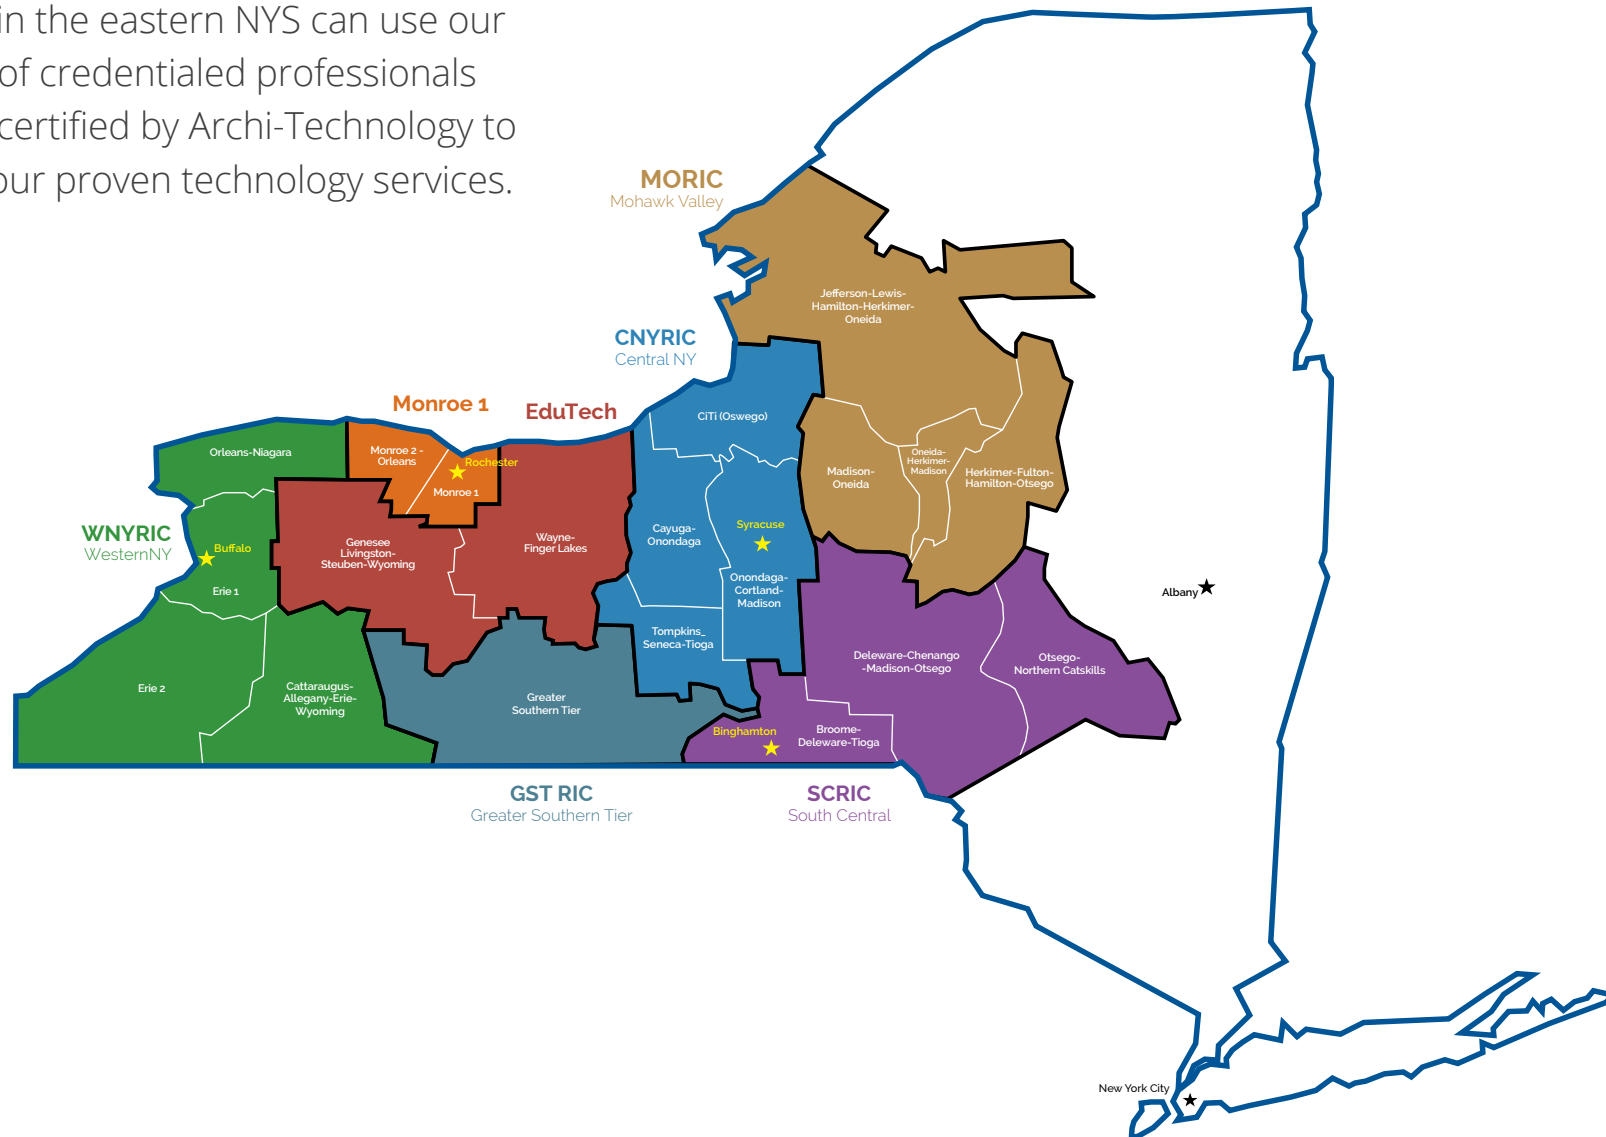

K12 Professional Technology Services Delivery Area

Archi-Technology provides direct, onsite services to NYS school districts and their Architects that are located in the Regional Information Centers (RICs) shown below.

Districts in the eastern NYS can use our network of credentialed professionals who are certified by Archi-Technology to provide our proven technology services.

Professional Technology Services Delivery Area

Archi-Technology provides direct, onsite services to owners, architects and Construction Management firms that are located in central and western New York State as shown below.